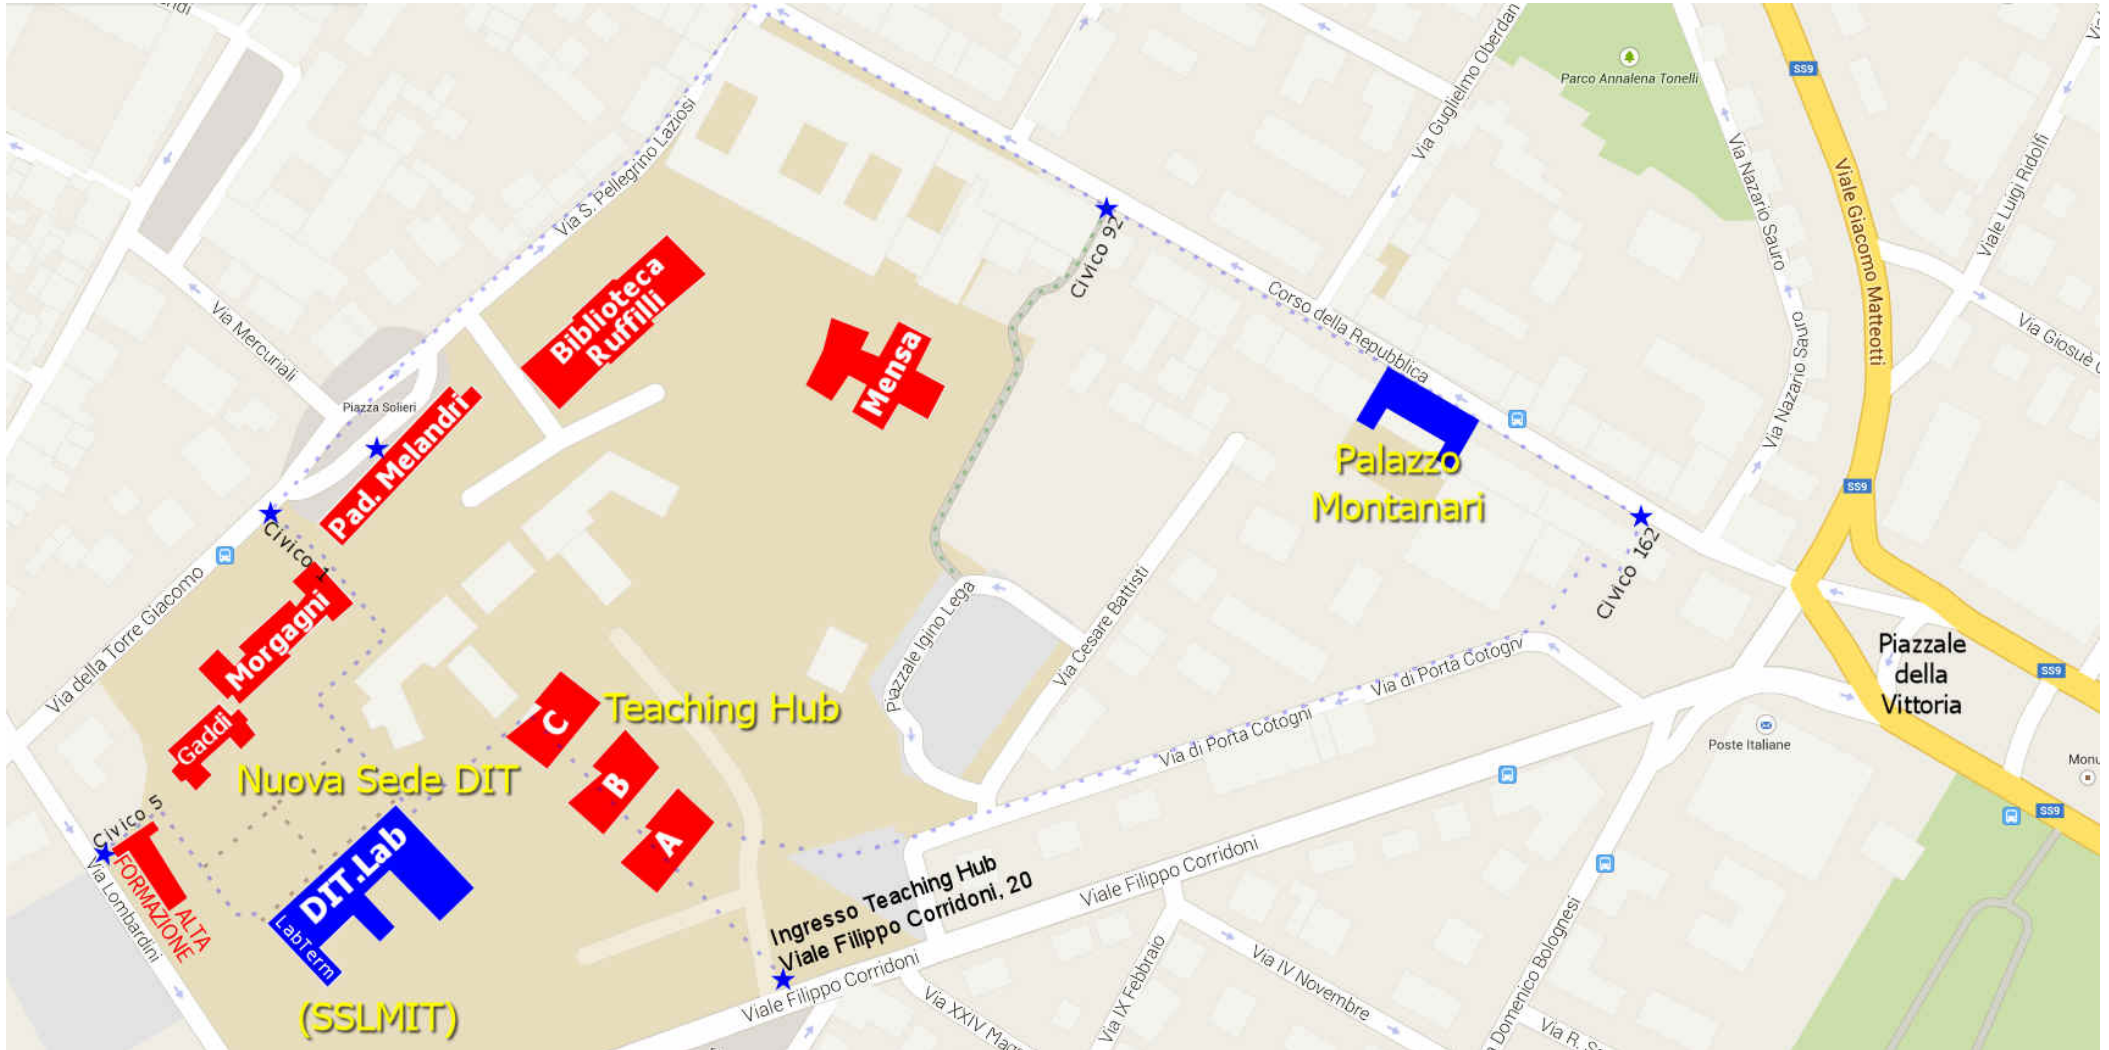

DIT/SLLeTI Forlì (SSLMIT) Campus Map

The dotted **light blue** lines indicate routes that connect Campus offices, departments and buildings. Alternative routes are in **green**. School buildings are in **blue** and all other Campus buildings are in **red**.

Palazzo Montanari: Corso della Repubblica, 136

DIT.Lab: Via Bartolomeo Lombardini, 5

Laboratorio di Terminologia: Via B. Lombardini, 5

Teaching Hub (blocchi A, B, C): Viale Filippo Corridoni, 20

Below: Internal maps of individual buildings

TEACHING HUB (CAMPUS)
Viale Filippo Corridoni, 20

- Aula 1, Blocco A, ground floor
- **Aula 2, Blocco B, ground floor**
- Aula 3, Blocco B, ground floor
- Aula 4, Blocco C, ground floor
- Aula 5, Blocco A, 1st floor
- Aula 6, Blocco A, 1st floor
- **Aula 7, Blocco B, 1st floor**
- Aula 8, Blocco B, 1st floor
- **Aula 9, Blocco C, 1st floor**
- **Aula 10, Blocco C, 1st floor**
- Aula 11, Blocco A, 2nd floor
- Aula 12, Blocco A, 2nd floor
- **Aula 13, Blocco B, 2nd floor**
- Aula 14, Blocco B, 2nd floor
- **Aula 15, Blocco C, 2nd floor**
- Aula 16, Blocco C, 2nd floor
- Aula 17, Tunnel "A"
- Aula 18, Tunnel "A"
- Aula 19, Tunnel "A"
- Aula 20, Tunnel "A"
- Aula 21, Tunnel "B"